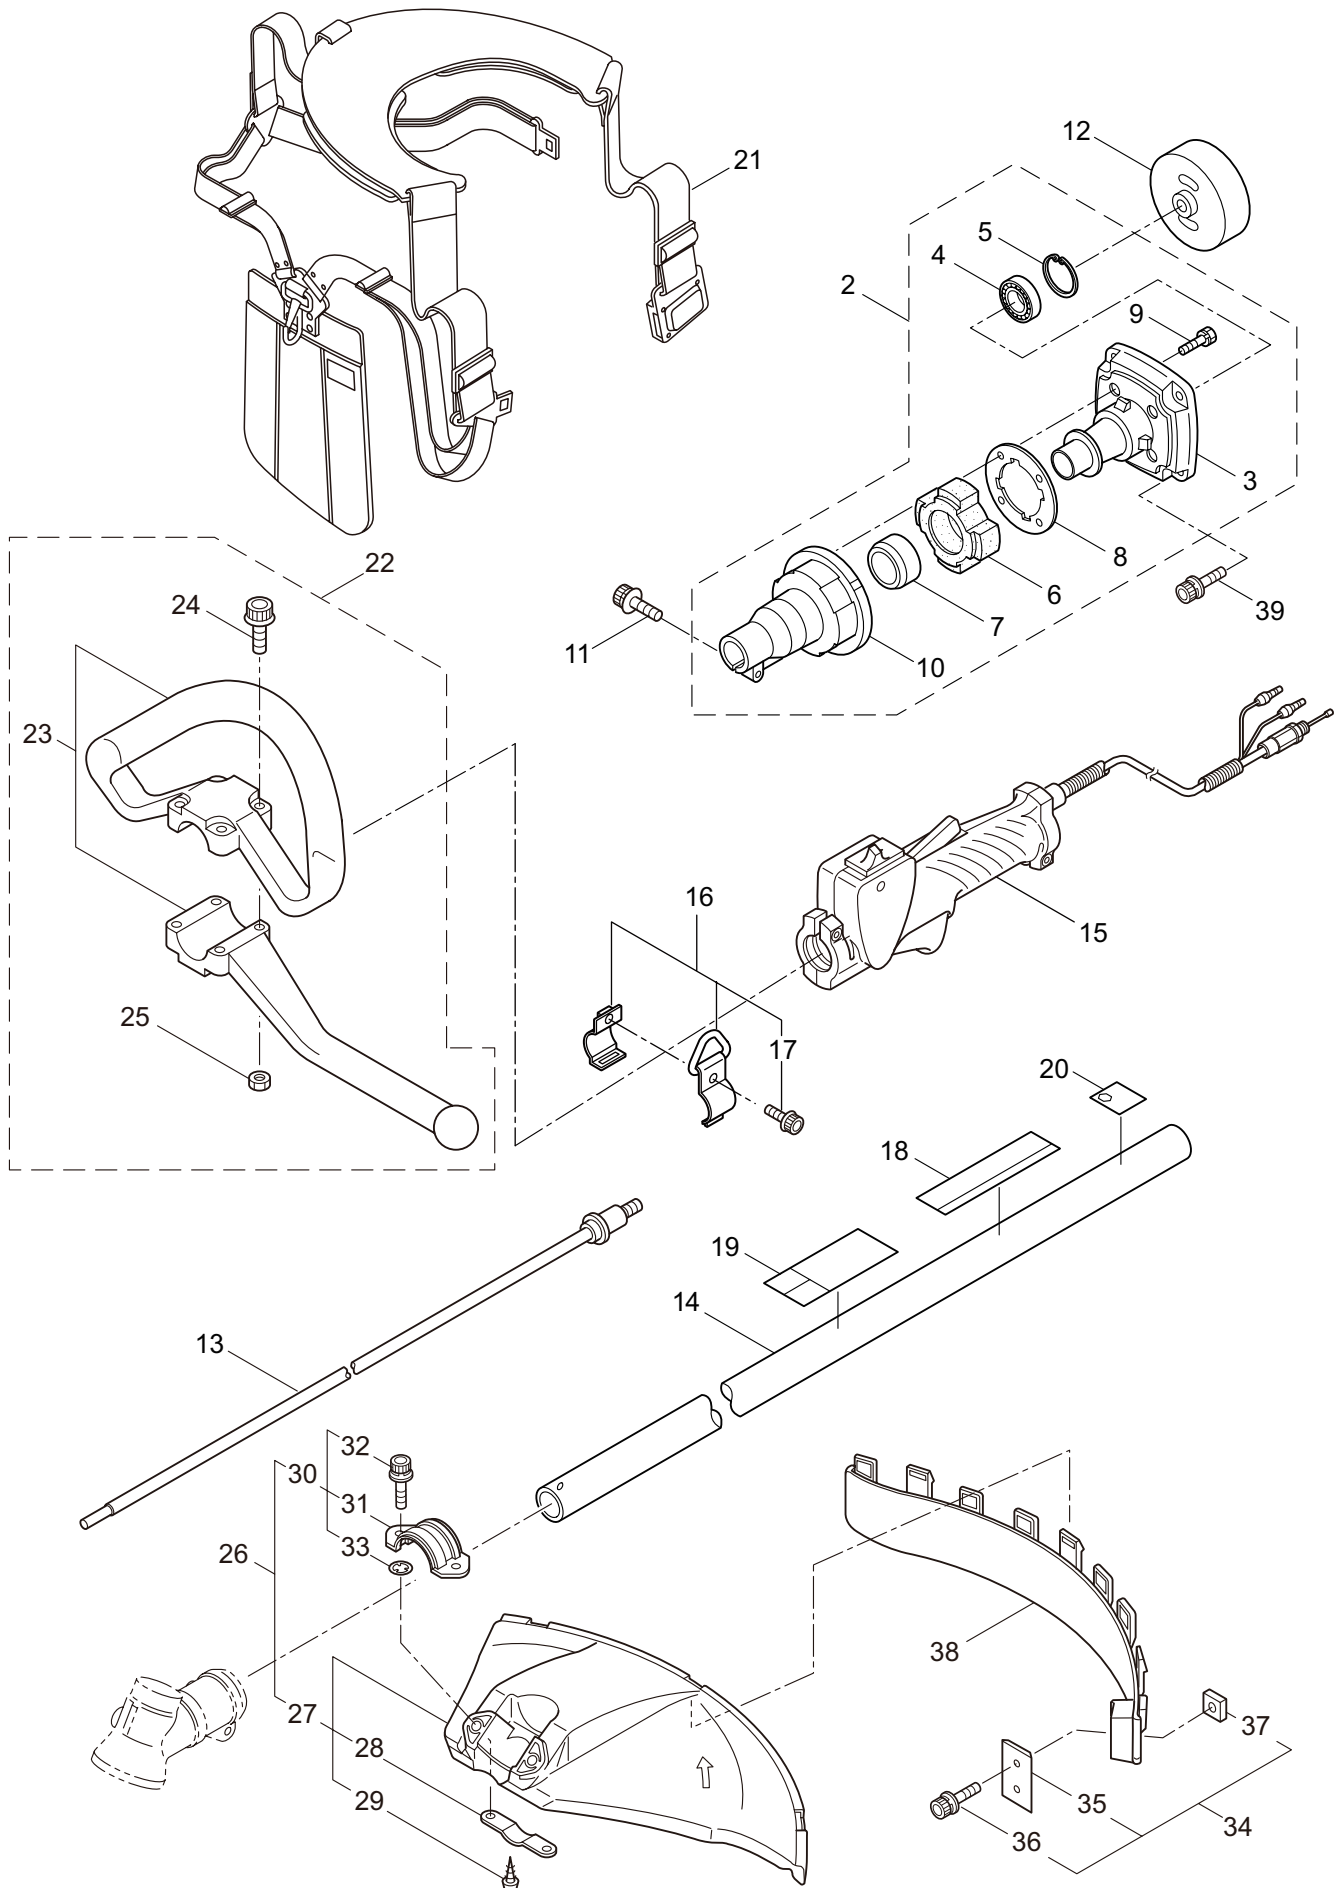

PARTS LIST

BC501RS

CONTENTS

1. MAIN BODY	1 ~ 2
2. GEARCASE.....	3 ~ 4
3. ENGINE.....	5 ~ 8
4. CARBURETOR, FUEL TANK	9 ~ 12
5. ACCESSORIES	13 ~ 14

2017. 04.

P/N 524439

1. BC501RS
MAIN BODY

Ref. No.	Part No.	Part Name	Q'ty	Remarks
1-1	364708	BC501RS	1	
1-2	222543	Clutch Case Ass'y	1	Incl.3-10
1-3	222544	Bearing Case	1	
1-4	012649	Bearing	1	#6201ZZ
1-5	016732	Snap Ring	1	#32
1-6	217045	Buffer (A)	1	
1-7	217046	Buffer (B)	1	
1-8	217047	Washer	1	
1-9	092033	Screw	4	M5x15
1-10	222370	Driveshaft Tube Adapter	1	
1-11	217134	Bolt	1	M6x30
1-12	222546	Clutch Drum	1	
1-13	222522	Driveshaft Ass'y	1	
1-14	224129	Driveshaft Tube	1	
1-15	231143	Throttle Trigger	1	
1-16	231883	Hanging Bracket Ass'y	1	Incl.17
1-17	261762	Cap Screw	1	M5x14
1-18	239875	Label	1	BC501RS
1-19	223188	Label	1	
1-20	228207	Label	1	
1-21	228086	Hanging Strap Ass'y	1	
1-22	232104	Loop Handle Ass'y	1	Incl.23-25
1-23	226462	Loop Handle	1	
1-24	215608	Cap Screw	4	M5x30x16
1-25	081027	Nut	4	M5
1-26	232092	Safety Cover Ass'y	1	Incl.27-33
1-27	231262	Safety Cover Ass'y	1	Incl.28,29
1-28	237364	Threaded Bracket	1	
1-29	221580	Screw	1	4x8
1-30	232093	Bracket Ass'y	1	Incl.31-33
1-31	223179	Bracket	1	
1-32	220632	Cap Screw	2	M6x30
1-33	231704	Washer	2	6x13xt1.0
1-34	231882	String Cutter Ass'y	1	Incl.35-37
1-35	230747	String Cutter	1	
1-36	261250	Cap Screw	1	M5x20
1-37	228325	Nut	1	
1-38	230748	Cover Extention	1	
1-39	219113	Cap Screw	4	M6x20

2. BC501RS
GEARCASE

Ref. No.	Part No.	Part Name	Q'ty	Remarks
2-1	234837	Gearcase Ass'y	1	Incl.2-18
2-2	232850	Gearcase	1	
2-3	234109	Bolt	1	M8x8
2-4	217134	Bolt	1	M6x30
2-5	234349	Gear Set	1	
2-6	014490	Bearing	1	#6000
2-7	106933	Bearing	1	#6000Z
2-8	014210	Snap Ring	1	#10
2-9	054676	Snap Ring	1	#26
2-10	014490	Bearing	1	#6000
2-11	012544	Bearing	1	#6202
2-12	012380	Snap Ring	1	#35
2-13	232049	Oil Seal	1	D21355
2-14	232322	Bracket A Ass'y	1	
2-15	232052	Bracket B	1	
2-16	230849	Stabilizer	1	
2-17	232920	Nut	1	M10x1.25
2-18	217135	Bolt	1	M6x10