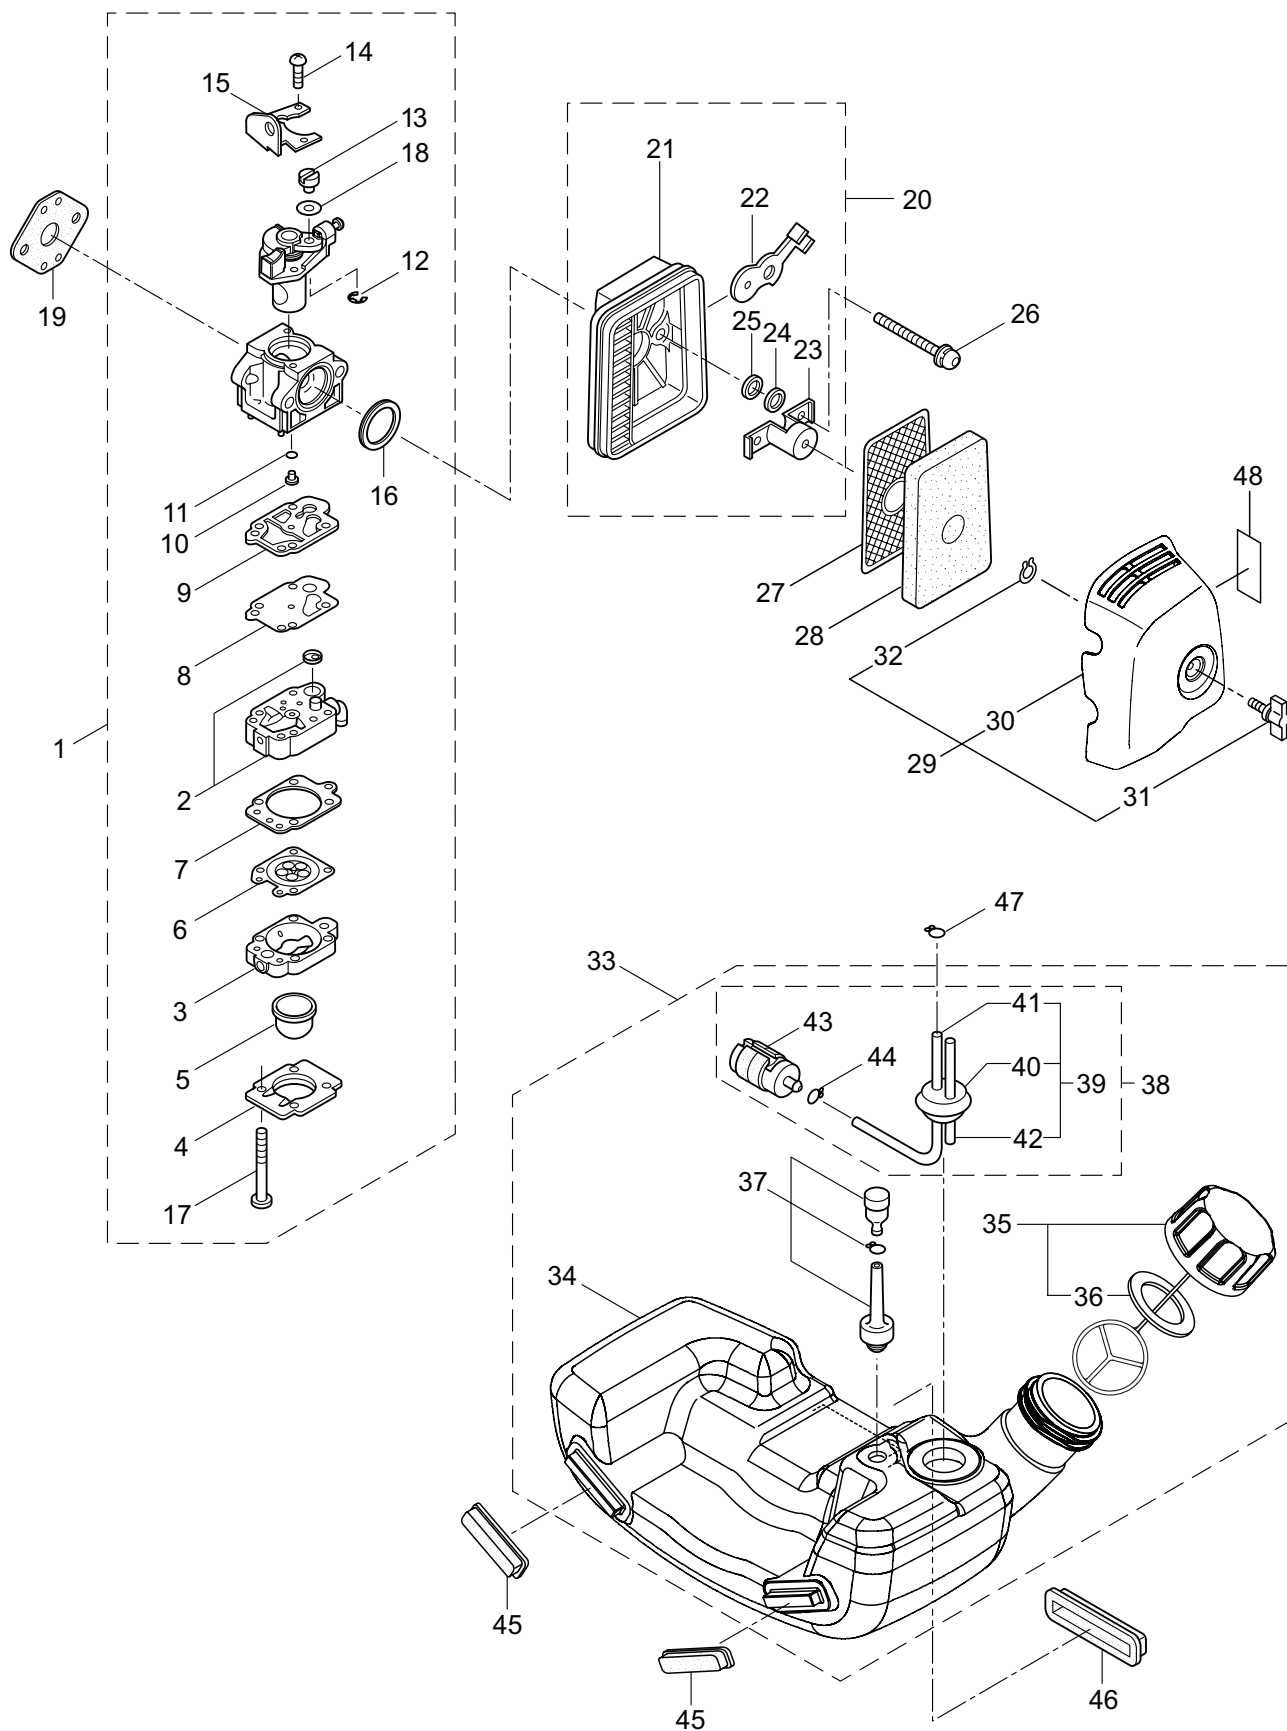

4. BC501RS
CARBURETOR, FUEL TANK

Ref. No.	Part No.	Part Name	Q'ty	Remarks
4-1	284103	Carburetor Ass'y	1	Incl.2-18 New gasket required
4-2	263739	Pump Body	1	
4-3	262991	Purge Body	1	
4-4	262992	Cover Plate	1	
4-5	261874	Primer Bulb	1	
4-6	283905	Diaphragm, Meterring	1	
4-7	262993	Gasket	1	
4-8	262994	Diaphragm,Fuel Pump	1	
4-9	282576	Gasket	1	
4-10	281486	Main Jet	1	
4-11	261871	O-Ring	1	
4-12	261876	E-Ring	1	
4-13	261658	Swivel	1	
4-14	261875	Screw	2	
4-15	264677	Bracket	1	
4-16	261657	Packing	1	
4-17	262996	Screw	4	
4-18	264678	Washer	1	
4-19	262587	Gasket	1	
4-20	263987	Air Filter Body Ass'y	1	Incl.21-25
4-21	263338	Air Filter Body	1	
4-22	267934	Choke Valve	1	
4-23	263342	Stay	1	
4-24	263345	Packing	1	7.2x11xt1.3
4-25	263942	Washer	1	7.2x12xt0.15
4-26	262720	Cap Screw	2	M5x55
4-27	262727	Screen	1	
4-28	262643	Foam Element	1	
4-29	277847	Cover Ass'y	1	Incl.30-32
4-30	277848	Air Filter Cover	1	
4-31	281438	Knob	1	
4-32	261734	Snap Ring	1	#5
4-33	277812	Fuel Tank Ass'y	1	Incl.34-44
4-34	277831	Fuel Tank	1	
4-35	275306	Fuel Tank Cap Ass'y	1	Incl.36
4-36	274875	Gasket	1	
4-37	261696	Breather Ass'y	1	
4-38	262645	Fuel Pipe Pick-up Ass'y	1	Incl.39-44
4-39	262646	Fuel Pipe Ass'y	1	Incl.40-42
4-40	261115	Grommet	1	
4-41	262649	Fuel Pipe	1	
4-42	263038	Return Pipe	1	3x6x85L
4-43	267328	Fuel Filter Ass'y	1	
4-44	261117	Clip	1	
4-45	261119	Pad	2