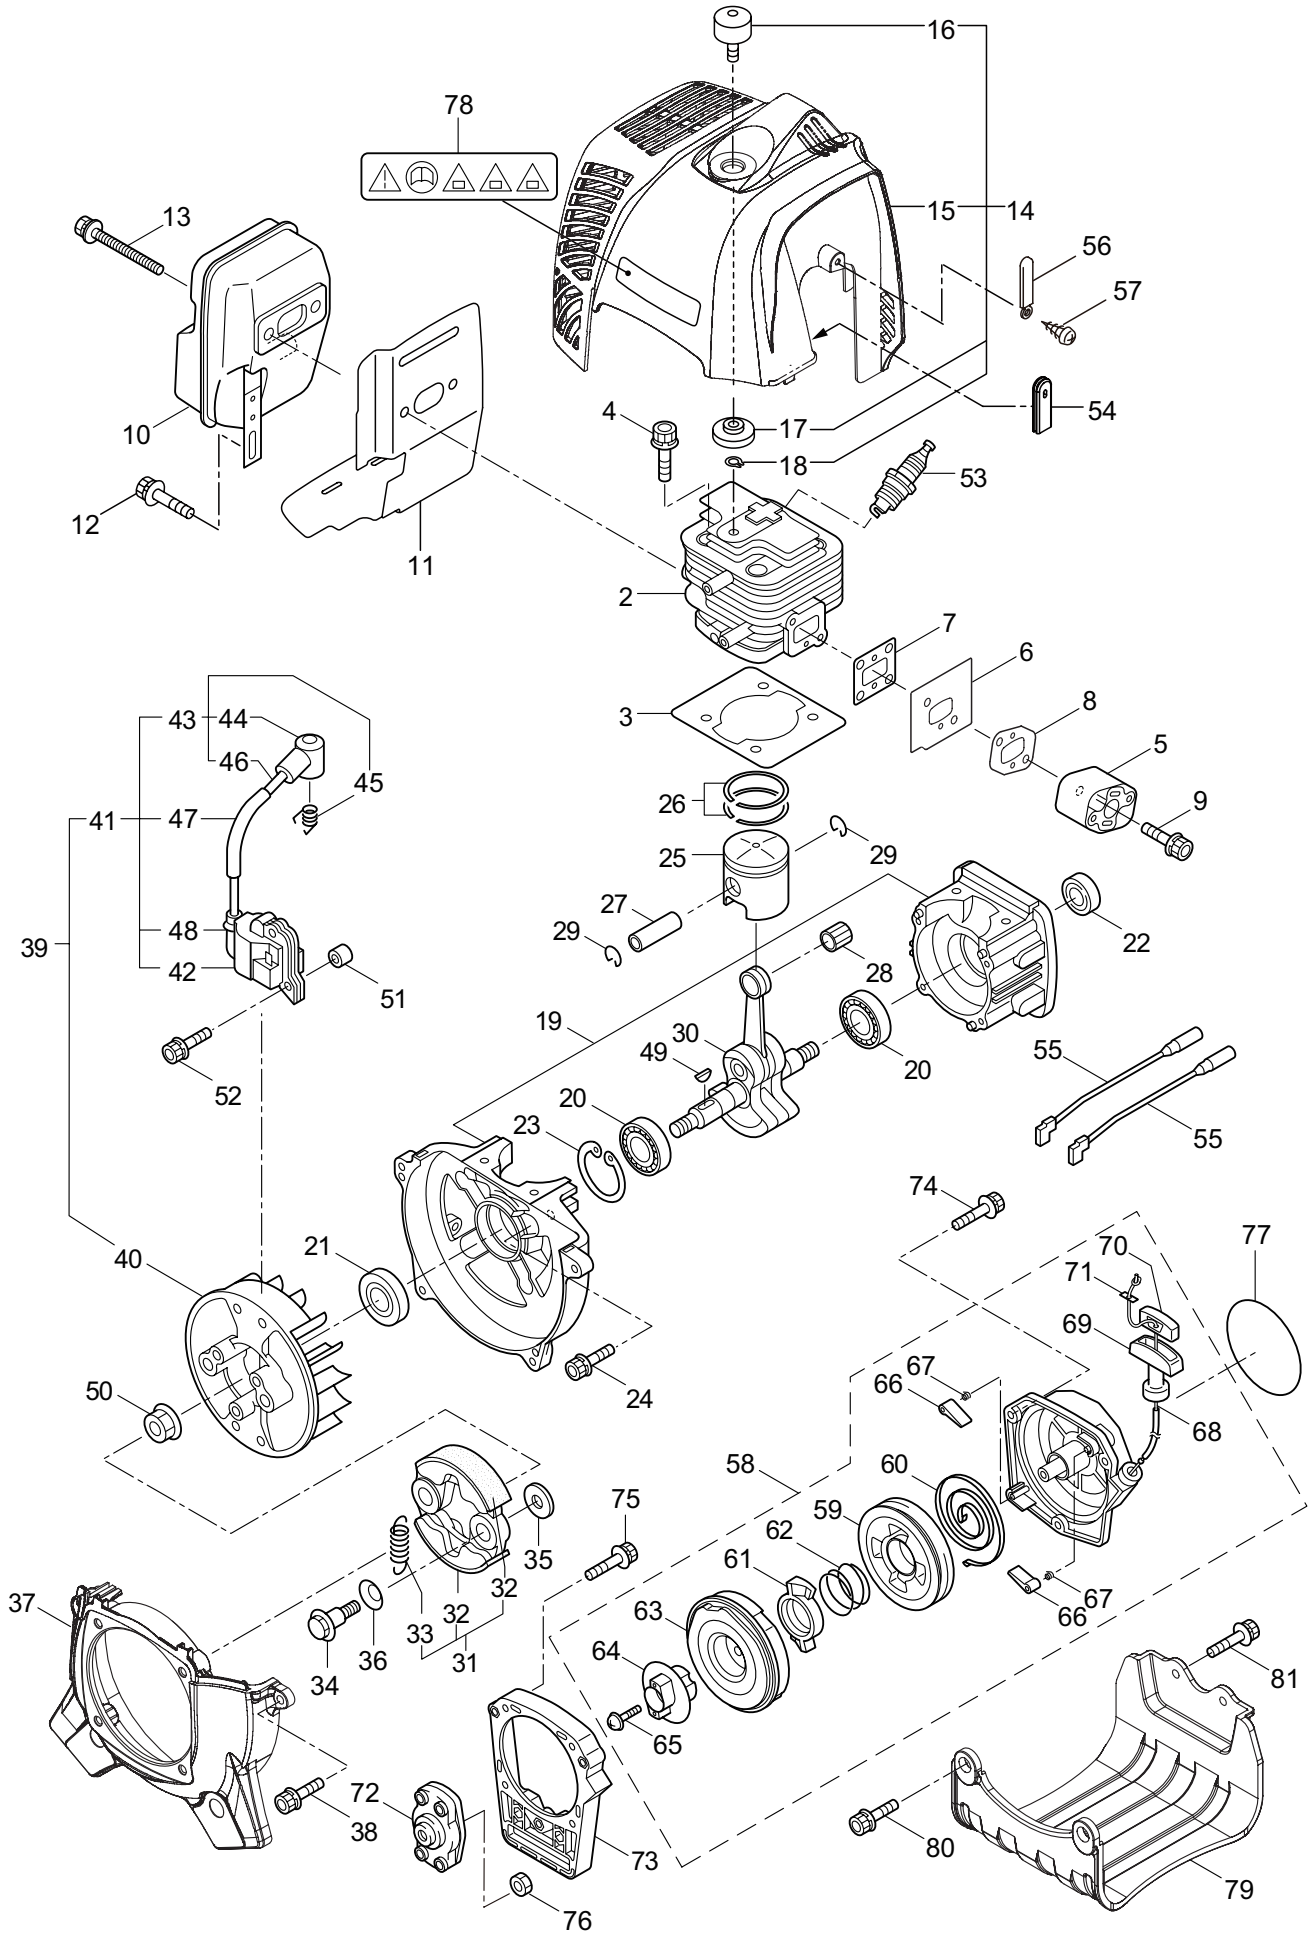

3. BC501RS ENGINE

Ref. No.	Part No.	Part Name	Q'ty	Remarks
3-1	875118	Engine	1	AE500/79
3-2	281407	Cylinder	1	New gasket required
3-3	262546	Gasket	1	
3-4	261246	Cap Screw	4	M5x25
3-5	262548	Insulator	1	New gasket required
3-6	277806	Divider	1	
3-7	262790	Gasket	1	
3-8	277807	Gasket	1	
3-9	265924	Cap Screw	2	M5x25
3-10	276379	Muffler Comp	1	
3-11	276378	Gasket	1	
3-12	261607	Cap Screw	1	M5x16
3-13	262687	Cap Screw	2	M6x65
3-14	276600	Top Cover Ass'y	1	Incl.15-18
3-15	275316	Top Cover	1	
3-16	285843	Knob	1	
3-17	262689	Spacer	1	
3-18	262690	Snap Ring	1	#6
3-19	262558	Crankcase	1	
3-20	262658	Bearing	2	#6202C3
3-21	262660	Oil Seal	1	TC15357
3-22	262565	Oil Seal	1	ISCD15257
3-23	012380	Snap Ring	1	#35
3-24	261999	Cap Screw	4	M5x40
3-25	281301	Piston	1	
3-26	264005	Piston Ring	2	(2)Required
3-27	262749	Piston Pin	1	
3-28	262659	Bearing,Needle	1	KTV111414EG01B2
3-29	262479	Clip,Piston Pin	2	
3-30	280534	Crankshaft/Conn.Rod Ass'y	1	
3-31	262577	Clutch Ass'y	1	Incl.32,33
3-32	282624	Clutch Shoe	2	(2)required
3-33	263615	Spring,Clutch	1	
3-34	282321	Cap Screw	2	M8x1.25
3-35	262683	Washer	2	8x22xt1.2
3-36	262682	Wave Washer	2	
3-37	275230	Fan Cover	1	
3-38	261250	Cap Screw	2	M5x20
3-39	267576	Magneto Ass'y	1	Incl.40-48
3-40	264673	Rotor/Fan	1	
3-41	267579	Ignition Coil Ass'y	1	Incl.42-48
3-42	267572	Coil	1	
3-43	267584	Spark Plug Wire Ass'y	1	Incl.44-46
3-44	261074	Plug Boot	1	
3-45	261075	Connector	1