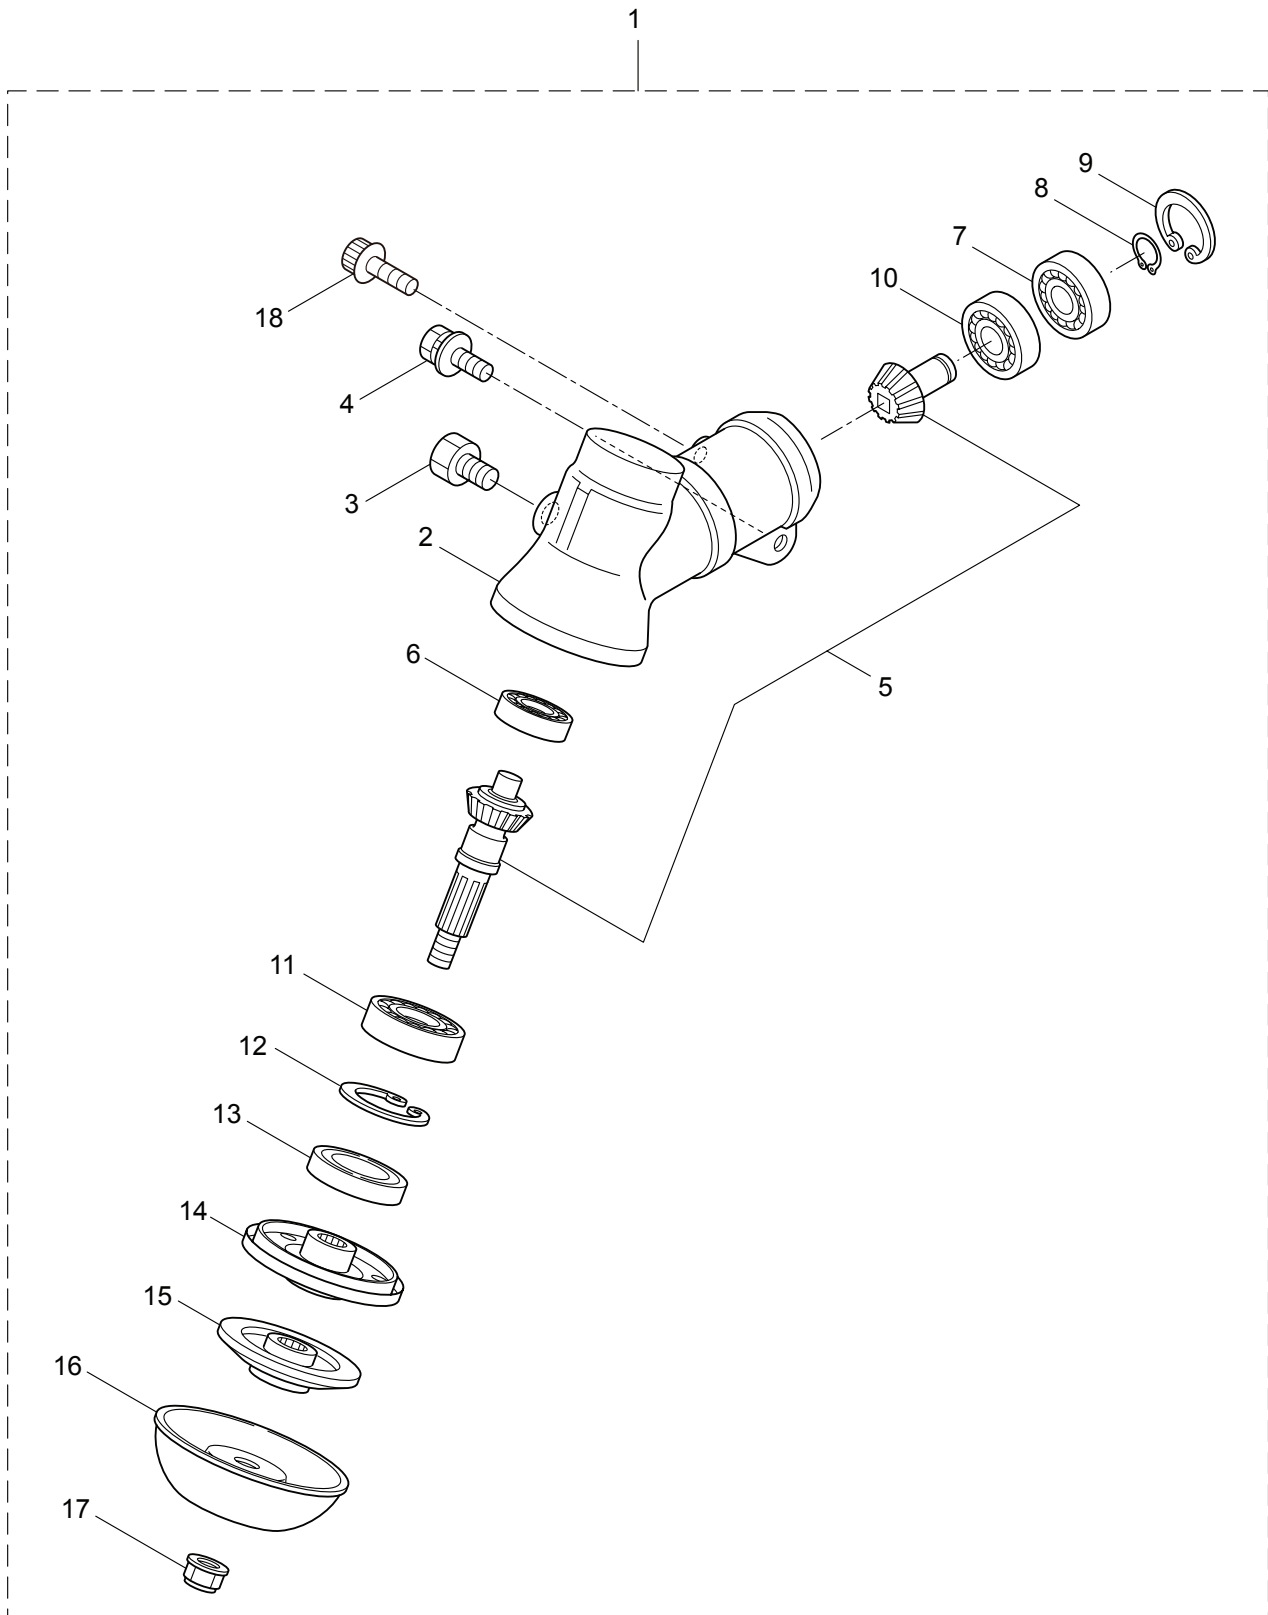

PARTS LIST

BC501RS

CONTENTS

1. MAIN BODY	1 ~ 2
2. GEARCASE.....	3 ~ 4
3. ENGINE.....	5 ~ 8
4. CARBURETOR, FUEL TANK	9 ~ 12
5. ACCESSORIES	13 ~ 14

2017. 04.

P/N 524439

1. BC501RS
MAIN BODY

Ref. No.	Part No.	Part Name	Q'ty	Remarks
1-1	364708	BC501RS	1	
1-2	222543	Clutch Case Ass'y	1	Incl.3-10
1-3	222544	Bearing Case	1	
1-4	012649	Bearing	1	#6201ZZ
1-5	016732	Snap Ring	1	#32
1-6	217045	Buffer (A)	1	
1-7	217046	Buffer (B)	1	
1-8	217047	Washer	1	
1-9	092033	Screw	4	M5x15
1-10	222370	Driveshaft Tube Adapter	1	
1-11	217134	Bolt	1	M6x30
1-12	222546	Clutch Drum	1	
1-13	222522	Driveshaft Ass'y	1	
1-14	224129	Driveshaft Tube	1	
1-15	231143	Throttle Trigger	1	
1-16	231883	Hanging Bracket Ass'y	1	Incl.17
1-17	261762	Cap Screw	1	M5x14
1-18	239875	Label	1	BC501RS
1-19	223188	Label	1	
1-20	228207	Label	1	
1-21	228086	Hanging Strap Ass'y	1	
1-22	232104	Loop Handle Ass'y	1	Incl.23-25
1-23	226462	Loop Handle	1	
1-24	215608	Cap Screw	4	M5x30x16
1-25	081027	Nut	4	M5
1-26	232092	Safety Cover Ass'y	1	Incl.27-33
1-27	231262	Safety Cover Ass'y	1	Incl.28,29
1-28	237364	Threaded Bracket	1	
1-29	221580	Screw	1	4x8
1-30	232093	Bracket Ass'y	1	Incl.31-33
1-31	223179	Bracket	1	
1-32	220632	Cap Screw	2	M6x30
1-33	231704	Washer	2	6x13xt1.0
1-34	231882	String Cutter Ass'y	1	Incl.35-37
1-35	230747	String Cutter	1	
1-36	261250	Cap Screw	1	M5x20
1-37	228325	Nut	1	
1-38	230748	Cover Extention	1	
1-39	219113	Cap Screw	4	M6x20

2. BC501RS
GEARCASE

Ref. No.	Part No.	Part Name	Q'ty	Remarks
2-1	234837	Gearcase Ass'y	1	Incl.2-18
2-2	232850	Gearcase	1	
2-3	234109	Bolt	1	M8x8
2-4	217134	Bolt	1	M6x30
2-5	234349	Gear Set	1	
2-6	014490	Bearing	1	#6000
2-7	106933	Bearing	1	#6000Z
2-8	014210	Snap Ring	1	#10
2-9	054676	Snap Ring	1	#26
2-10	014490	Bearing	1	#6000
2-11	012544	Bearing	1	#6202
2-12	012380	Snap Ring	1	#35
2-13	232049	Oil Seal	1	D21355
2-14	232322	Bracket A Ass'y	1	
2-15	232052	Bracket B	1	
2-16	230849	Stabilizer	1	
2-17	232920	Nut	1	M10x1.25
2-18	217135	Bolt	1	M6x10