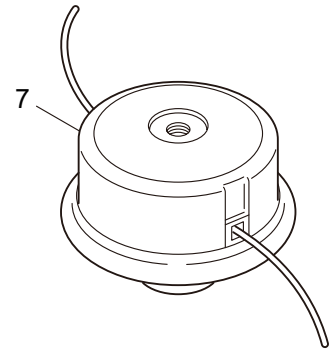

5. BC501RS
ACCESSORIES

Ref. No.	Part No.	Part Name	Q'ty	Remarks
5-1	228008	Box Spanner	1	17x19x(+)
5-2	054756	Double-ended Wrench	1	10x13
5-3	212300	Lever Handle	1	6x100L
5-4	219431	Wrench	1	3mm
5-5	219432	Wrench	1	4mm
5-6	219433	Wrench	1	5mm
5-7	234860	Nylon Head (L) 5	1	
5-8	239863	Instruction Manual	1	GB/ES/PT
5-9	239864	Instruction Manual	1	FR/IT/DE
5-10	239865	Instruction Manual	1	GR/PL/RO
5-11	239866	Instruction Manual	1	NL/HR
5-12	524439	Parts List	1	BC501RS