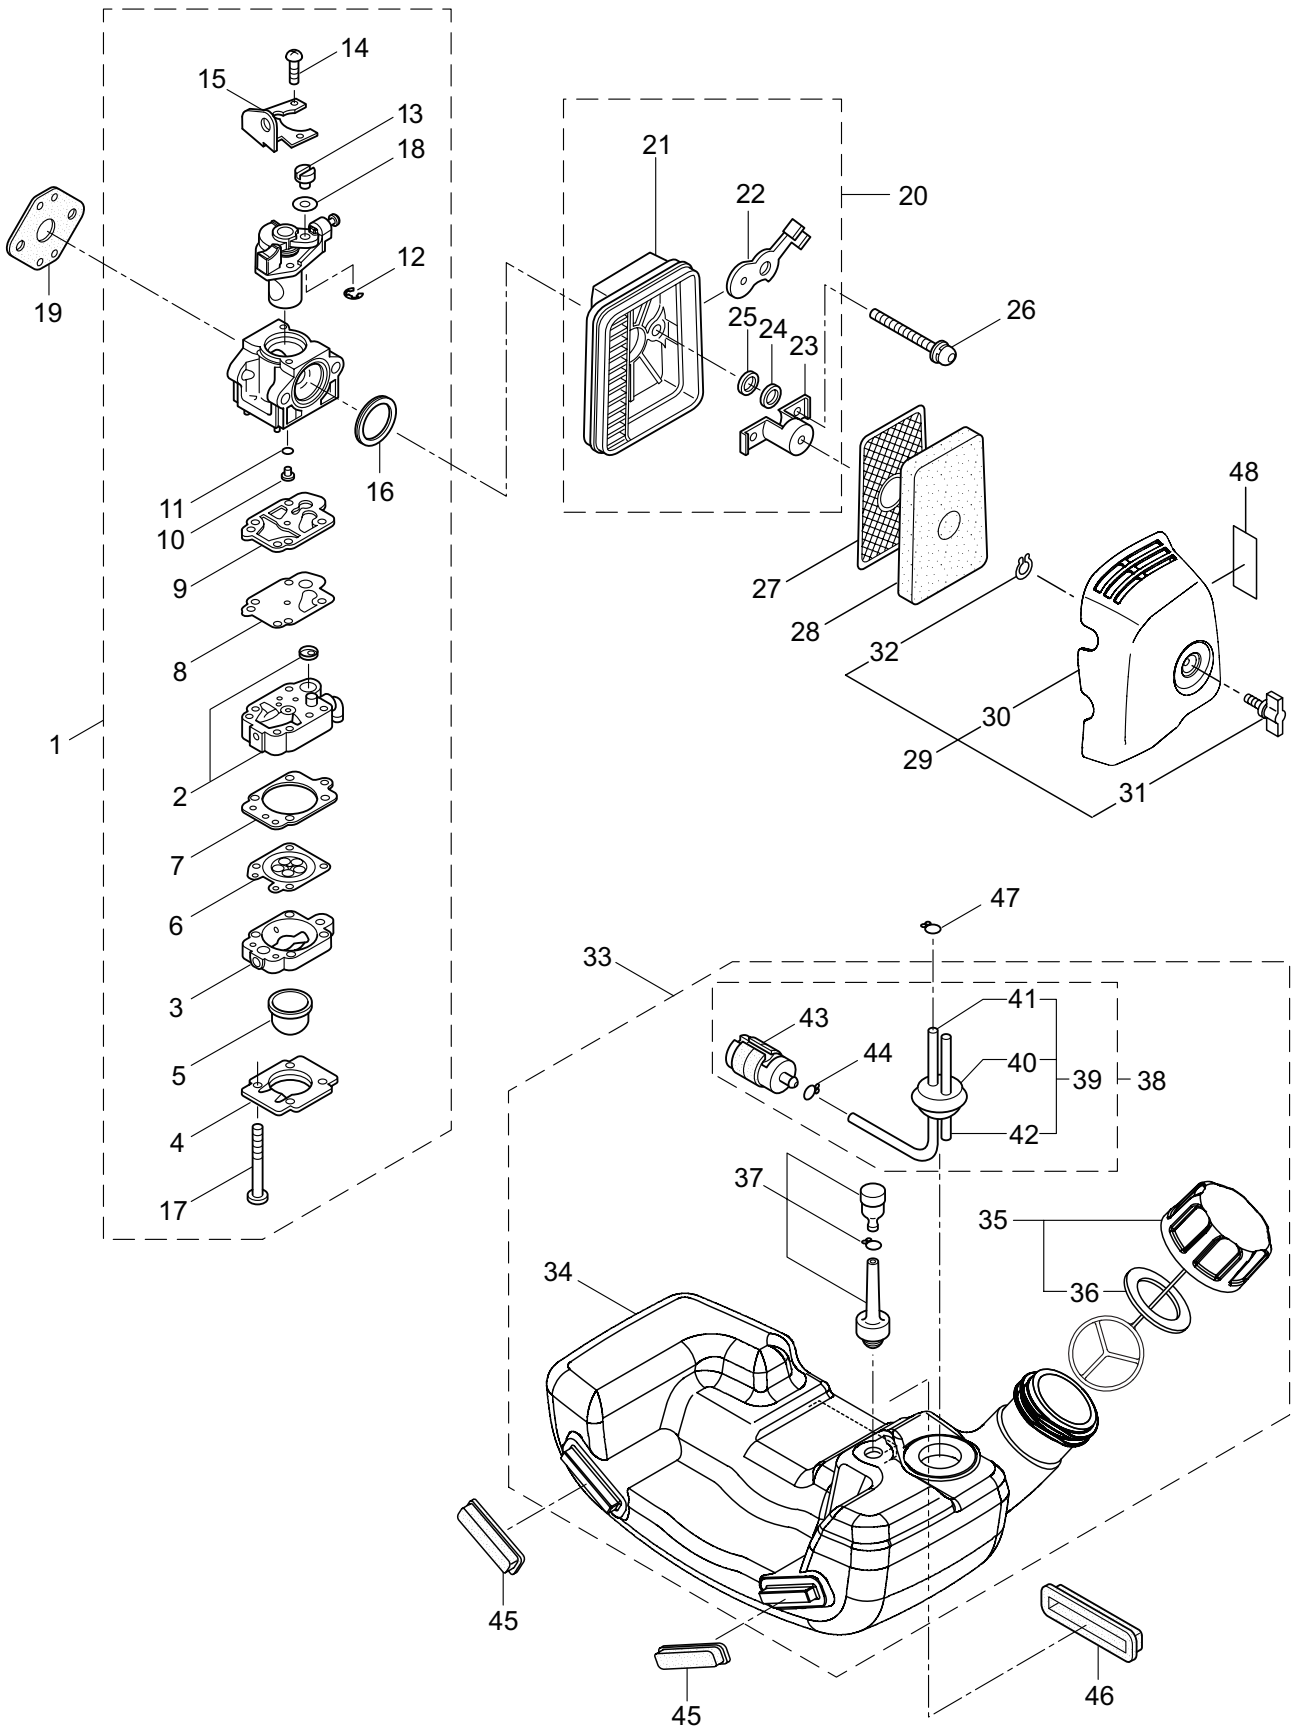

4. BC501RS
CARBURETOR, FUEL TANK

Ref. No.	Part No.	Part Name	Q'ty	Remarks
4-46	262697	Pad	1	
4-47	261117	Clip	1	
4-48	261352	Label	1	Choke